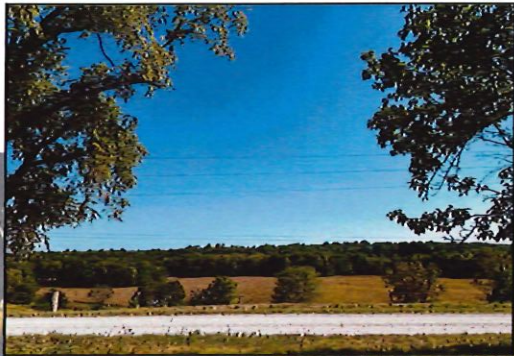

PRICE REDUCED

Ridgetop Home Site

Elsberry | Missouri

11.3 ACRES | WELL | PHONE | ELECTRIC

A beautiful scenic, 10-minute drive from highway 61 brings you to an 11.3-acre property with a breathtaking ridgetop view. Deep water well, phone and electricity, make this the perfect set up for a home site or weekend retreat. The 30 x 40 storage shed offers a 15 x 30 concrete pad with a large sliding door for camper storage or workshop. Groups of whitetail deer can be seen from atop the ridge grazing in the valley below or walking through the heavy timber. Ducks and waterfowl can be seen spending time on the expansive lake on a neighboring property. For the horse enthusiast this tract is a mere 5 minutes from Double Eagle Horse Ranch.