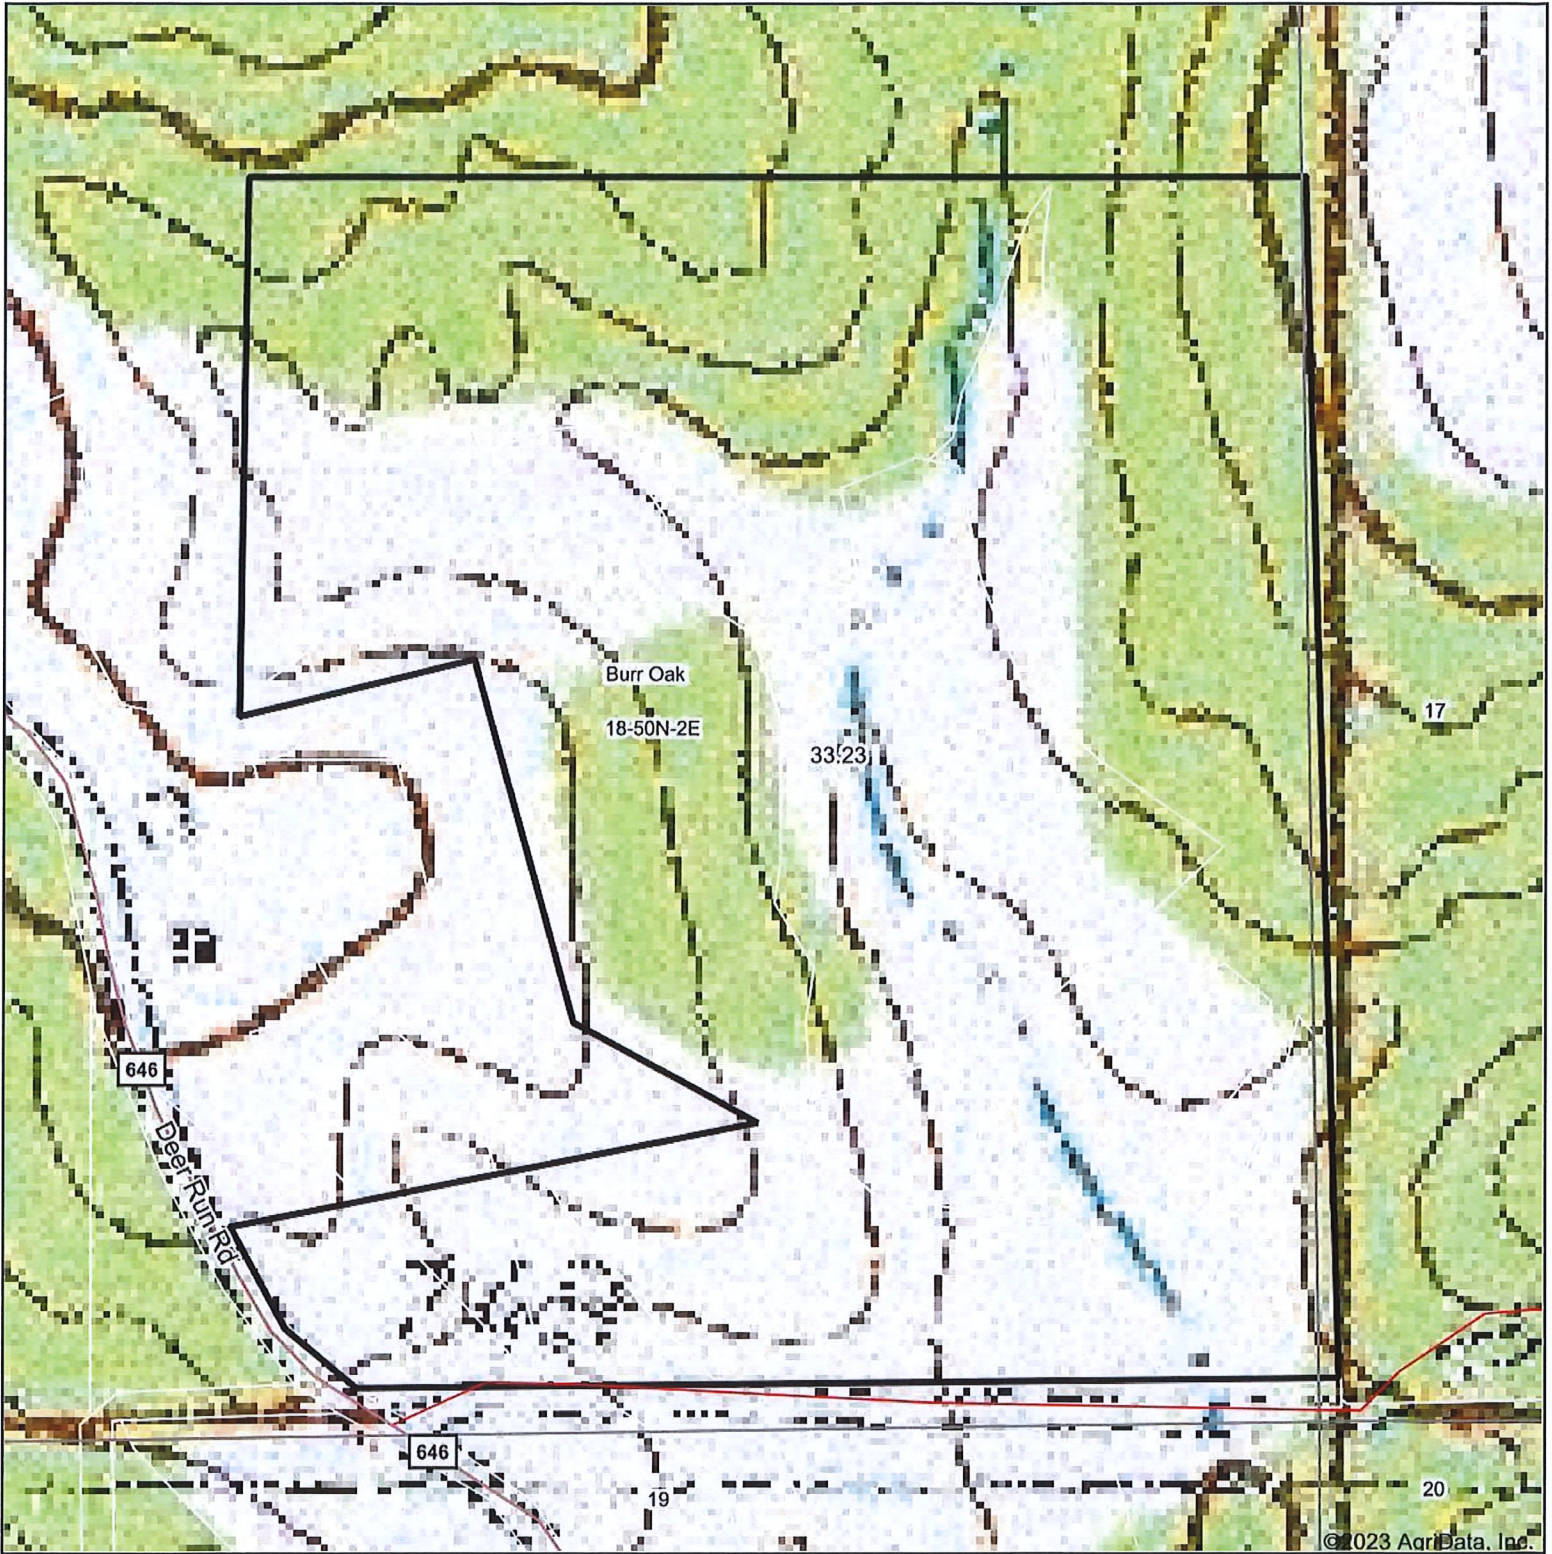

# Topography Map

**TA Tom Anderson**  
REAL ESTATE

Map Center: 39° 5' 38, -90° 49' 17.97

**18-50N-2E**  
Lincoln County  
Missouri

Maps Provided By:

8/25/2023