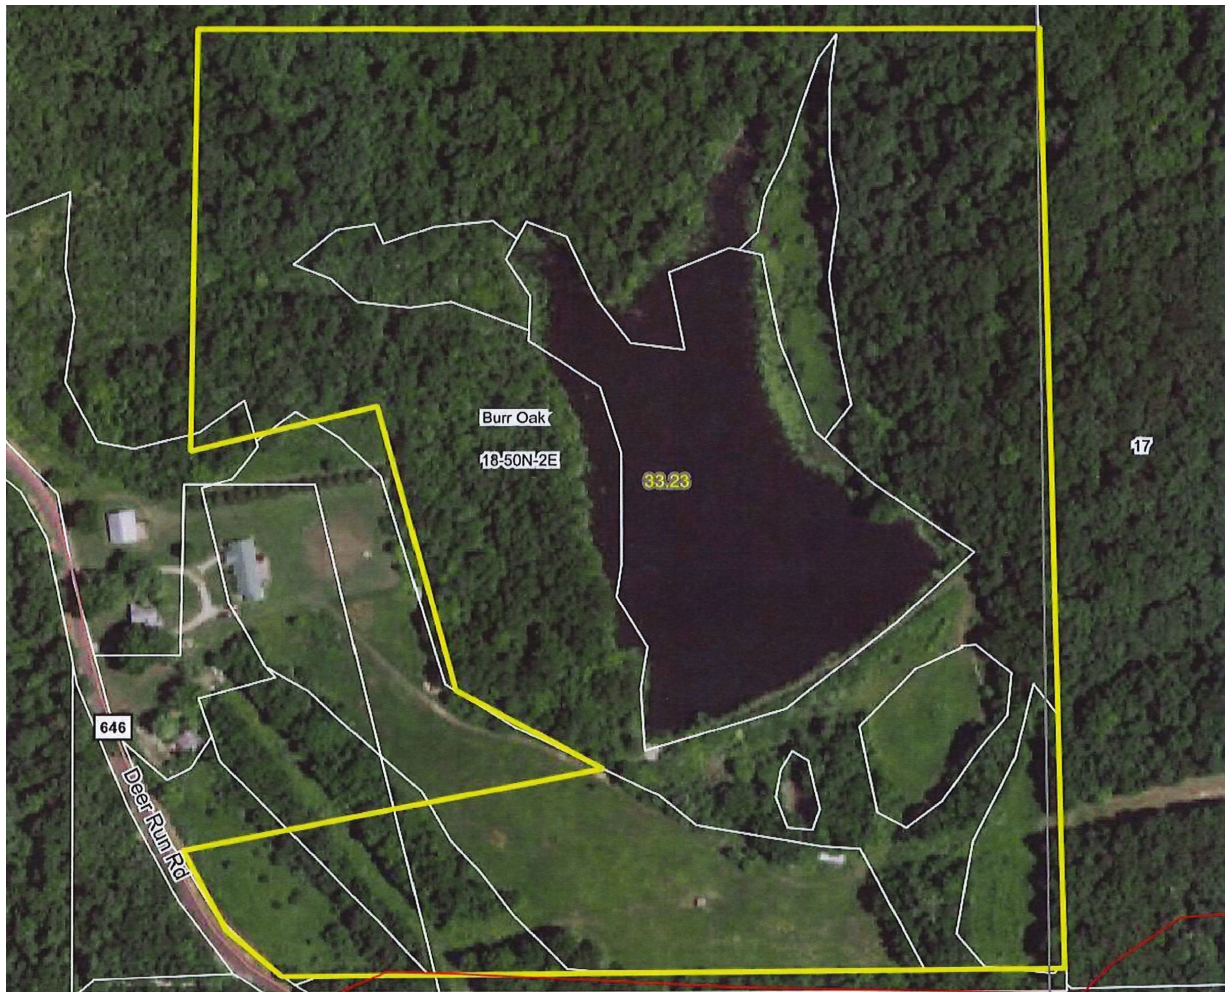

Tom Anderson

REAL ESTATE

146 West 2nd Street
P.O. Box 168
Moscow Mills, MO 63362
636-366-4880
www.tarealestate.com

Private Pristine 5-Acre Lake

33.5 Acres
"Elsberry"
Lincoln County, MO

- 20.5 Ac Wooded
- 8 Ac Open
- 5 Acre Lake
- Electric & Phone
- Elsberry R-2 Schools

Asking Price
\$376,875

*Numerous Home-site locations, Hunting,
Fishing, & Recreation*

For Information or Showing Contact Tom Anderson at 636-262-4447

This offering is subject to error, omission, prior sale, change of price, or withdrawal without notice. Information contained in the presentation is deemed reliable but not warranted.

33.5 Acres
“Elsberry”
Lincoln County, MO

For Information or Showing Contact Tom Anderson at 636-262-4447

This offering is subject to error, omission, prior sale, change of price, or withdrawal without notice. Information contained in the presentation is deemed reliable but not warranted.