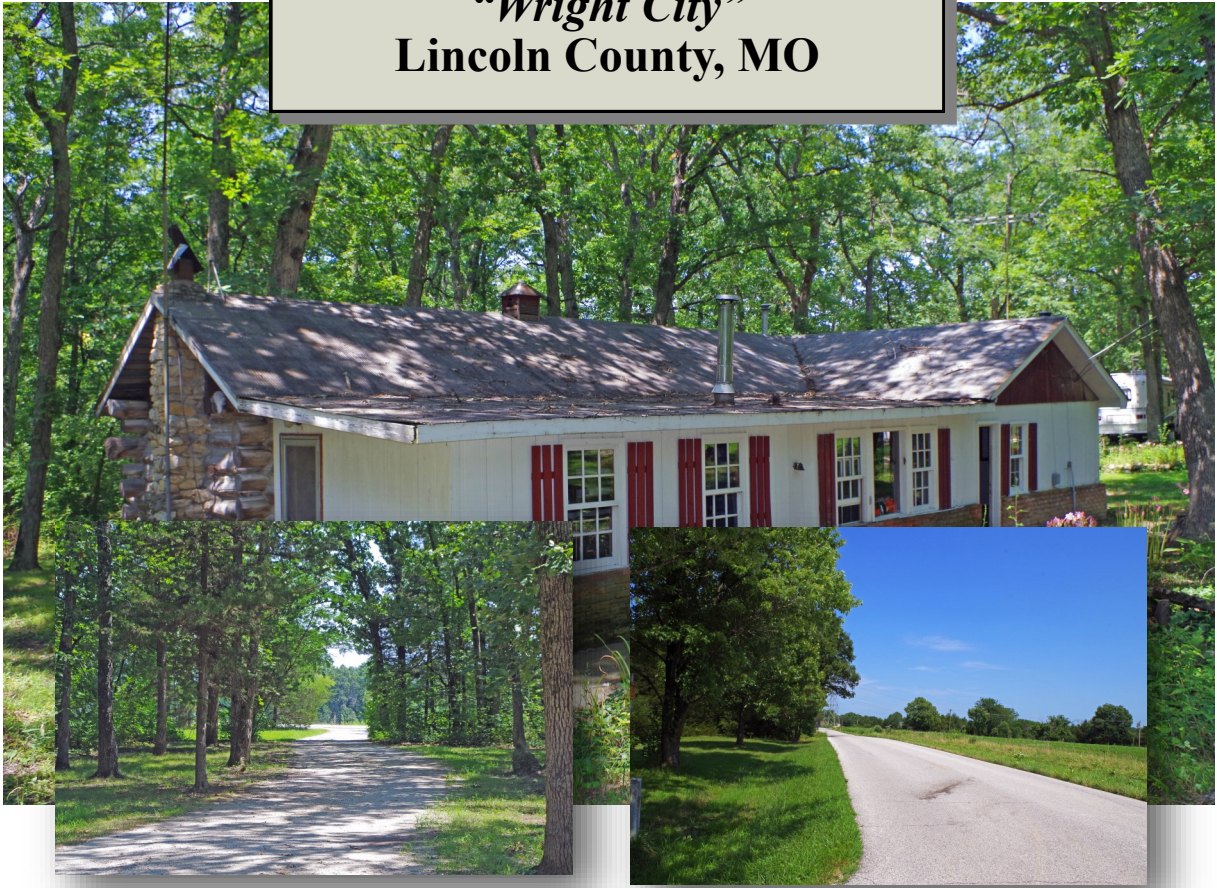

Tom Anderson

REAL ESTATE

146 West 2nd Street
P.O. Box 168
Moscow Mills, MO 63362
636-366-4880
www.tarealestate.com

Quaint Cottage in a Park-like Setting

28 Acres
"Wright City"
Lincoln County, MO

- 28 Ac m/l
- All Wooded
- Cottage Style Home
- Cabin Room with Fireplace
- Screened in Sunroom

8/15/22, 2:14 PM

28 Acres
"Wright City"
Lincoln County, MO

For Information or Showing Contact Tom Anderson at 636-262-4447

This offering is subject to error, omission, prior sale, change of price, or withdrawal without notice. Information contained in the presentation is deemed reliable but not warranted.