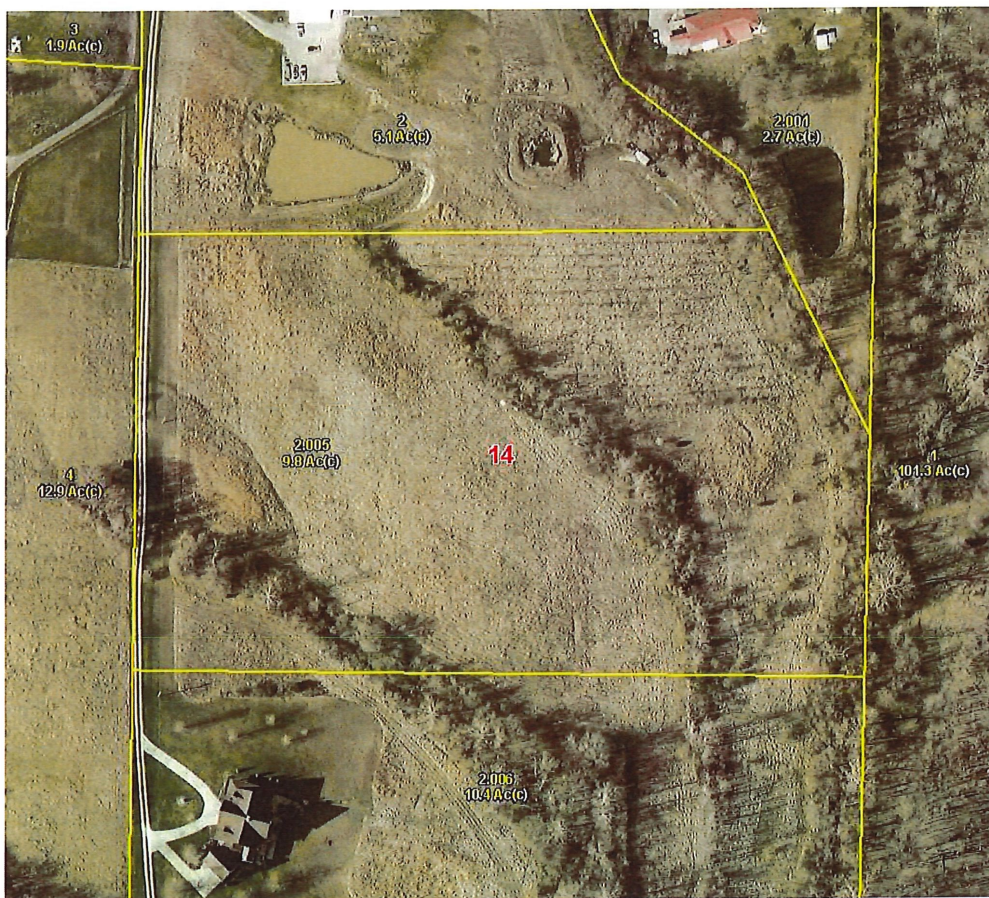

Tom Anderson

REAL ESTATE

146 West 2nd Street
P.O. Box 168
Moscow Mills, MO 63362
636-366-4880
www.tarealestate.com

Rolling Hills of Elsberry

10 Acres
"Rolling Hills of Elsberry"
Lincoln County, MO

- 10 Acres Mainly Open
- Electric and Phone
- No Restrictions
- Unincorporated Lincoln Co

DocuSign Envelope ID: 1CCE39BF-54F

10 Acres
"Rolling Hills of Elsberry"
Lincoln County, MO

Lincoln County, MO

Property Report Card

Parcel Number: 09-60-14-000-000-002.005

Data contained within this web site was created from record research provided by the county and/or city. Lincoln County, Missouri does not guarantee any accuracies to the data or attribute information displayed, queried, or printed from this web site. This web site is only intended for informational purposes.